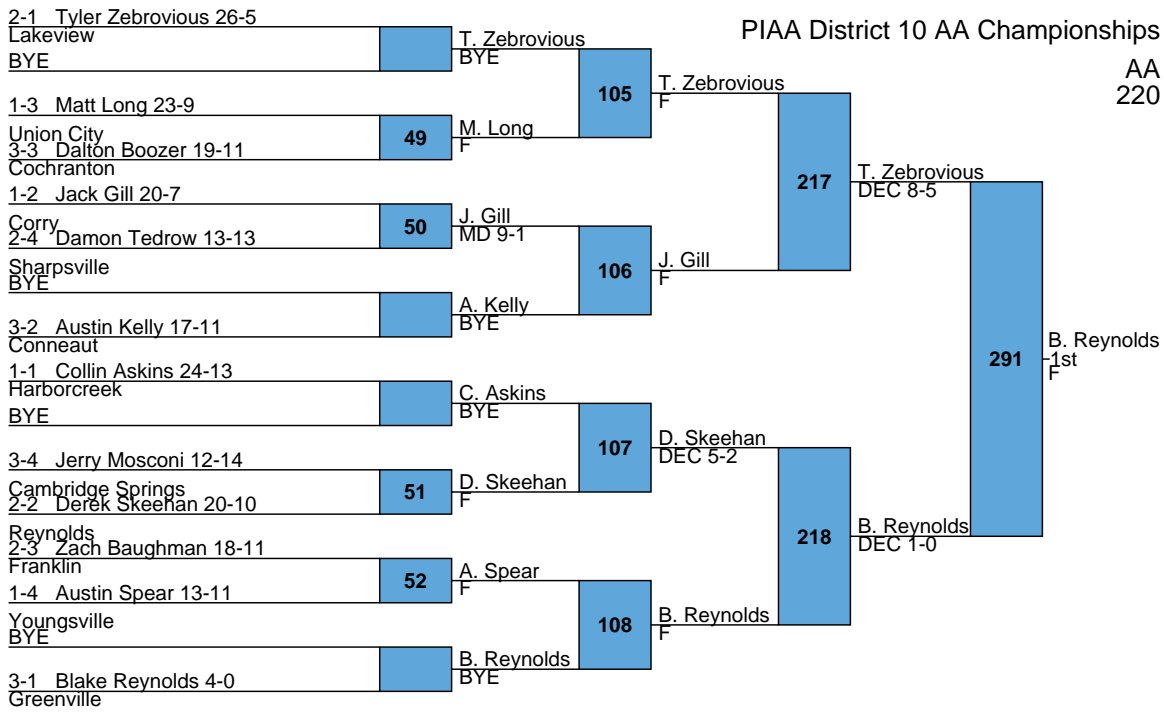

PIAA District 10 AA Championships

AA
152

PIAA District 10 AA Championships

AA
160

PIAA District 10 AA Championships

AA
170

PIAA District 10 AA Championships

AA
182

PIAA District 10 AA Championships

AA
195

L247 T. Brooks DEC 4-2 vs J. Miller 5th DEC 4-2 leads to 287
L248 J. Miller DEC 3-2 vs J. Miller 5th DEC 4-2 leads to 287

PIAA District 10 AA Championships

AA
220

L249 C. Askins
DEC 13-7

L250 D. Skeehan
F

PIAA District 10 AA Championships

AA
285