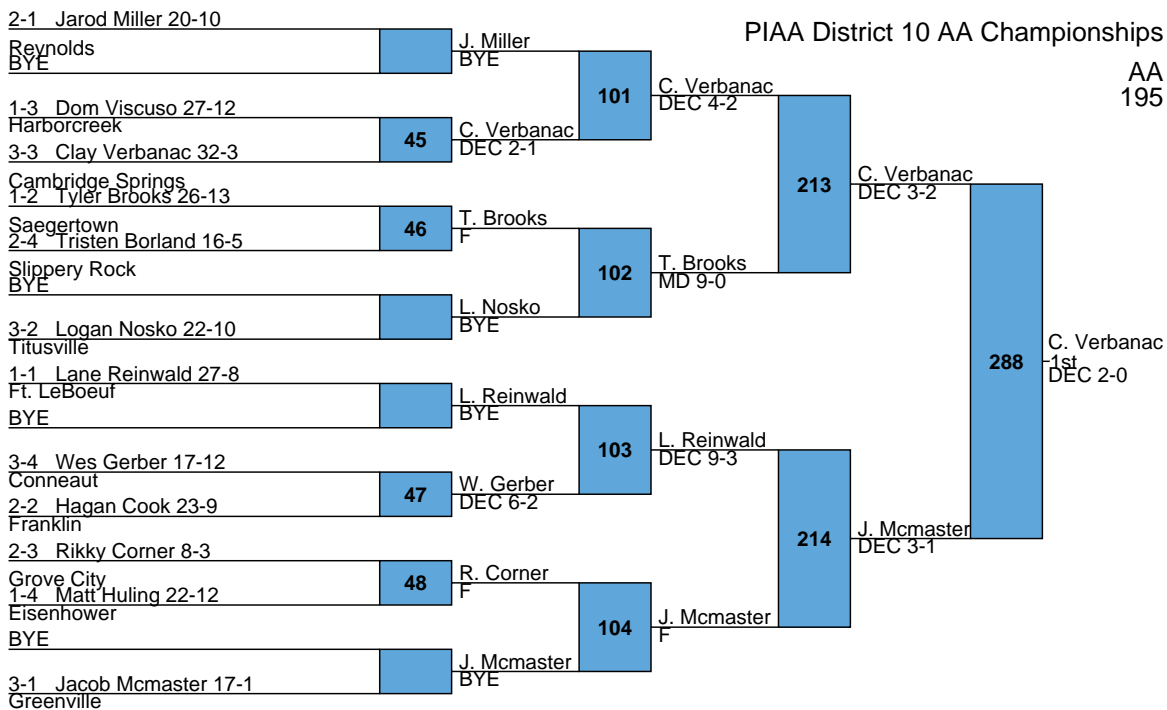

PIAA District 10 AA Championships

AA
152

PIAA District 10 AA Championships

AA
160

PIAA District 10 AA Championships

AA
170

PIAA District 10 AA Championships

AA
182

PIAA District 10 AA Championships

AA
195

L247 T. Brooks DEC 4-2 vs J. Miller 5th DEC 4-2 leads to 287
L248 J. Miller DEC 3-2 vs J. Miller 5th DEC 4-2 leads to 287

PIAA District 10 AA Championships

AA
220

L249 C. Askins
DEC 13-7