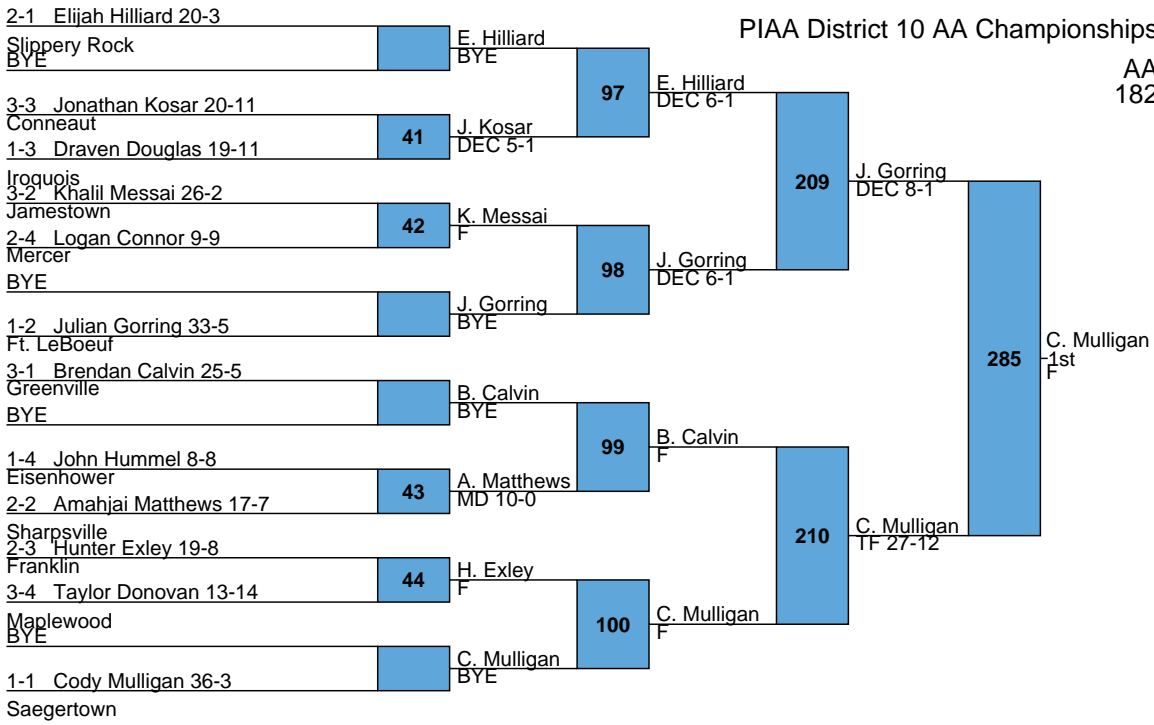

PIAA District 10 AA Championships

AA
152

PIAA District 10 AA Championships

AA
160

PIAA District 10 AA Championships

AA
170

PIAA District 10 AA Championships

AA
182

PIAA District 10 AA Championships

AA
195

L247 T. Brooks DEC 4-2 vs J. Miller 5th DEC 4-2 leads to 287
L248 J. Miller DEC 3-2 vs J. Miller 5th DEC 4-2 leads to 287

PIAA District 10 AA Championships

AA
220

L249 C. Askins
DEC 13-7