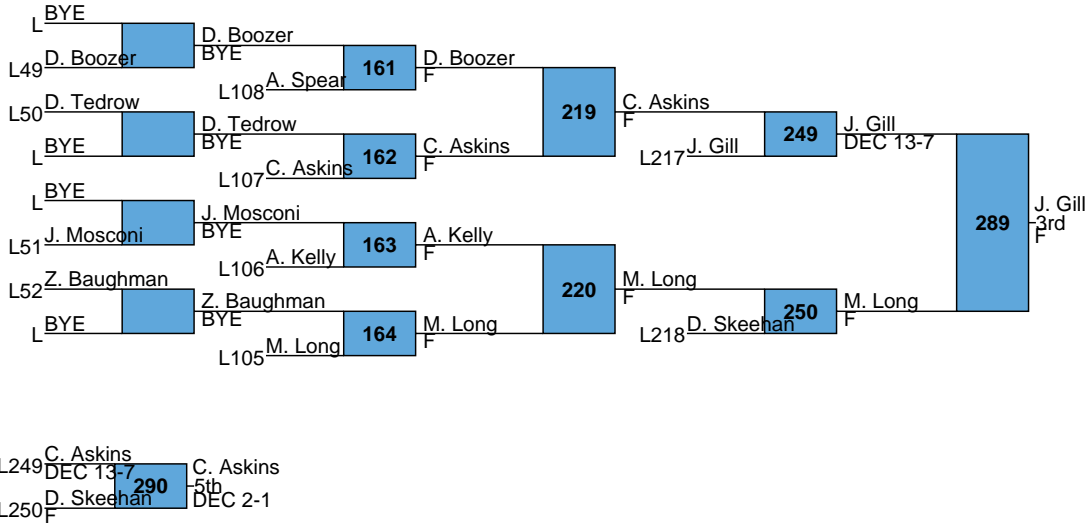

PIAA District 10 AA Championships

AA
195

L247 T. Brooks DEC 4-2 vs J. Miller 5th DEC 4-2 leads to 287
L248 J. Miller DEC 3-2 vs J. Miller 5th DEC 4-2 leads to 287

PIAA District 10 AA Championships

AA
220

L249 C. Askins
DEC 13-7

L250 D. Skeehan
F

PIAA District 10 AA Championships

AA
285