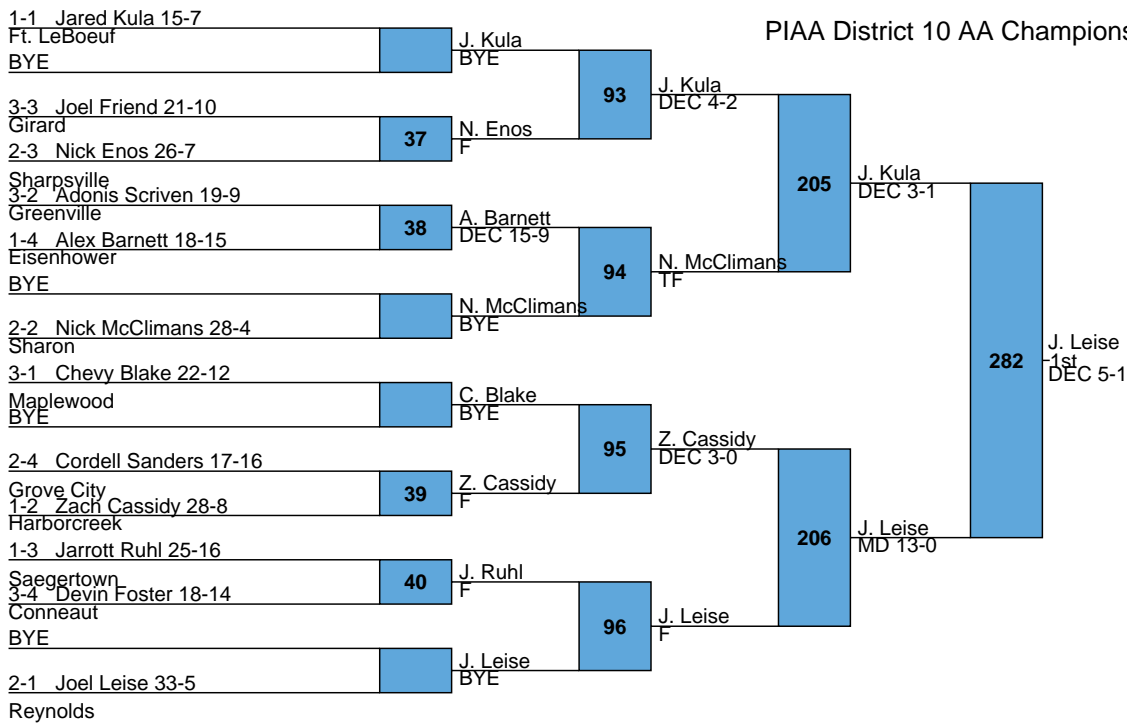

PIAA District 10 AA Championships

AA
152

PIAA District 10 AA Championships

AA
160

PIAA District 10 AA Championships

AA
170

PIAA District 10 AA Championships

AA
182

PIAA District 10 AA Championships

AA
195

L247 T. Brooks DEC 4-2 vs J. Miller 5th DEC 4-2 leads to 287
L248 J. Miller DEC 3-2 vs J. Miller 5th DEC 4-2 leads to 287

PIAA District 10 AA Championships

AA
220

L249 C. Askins
DEC 13-7