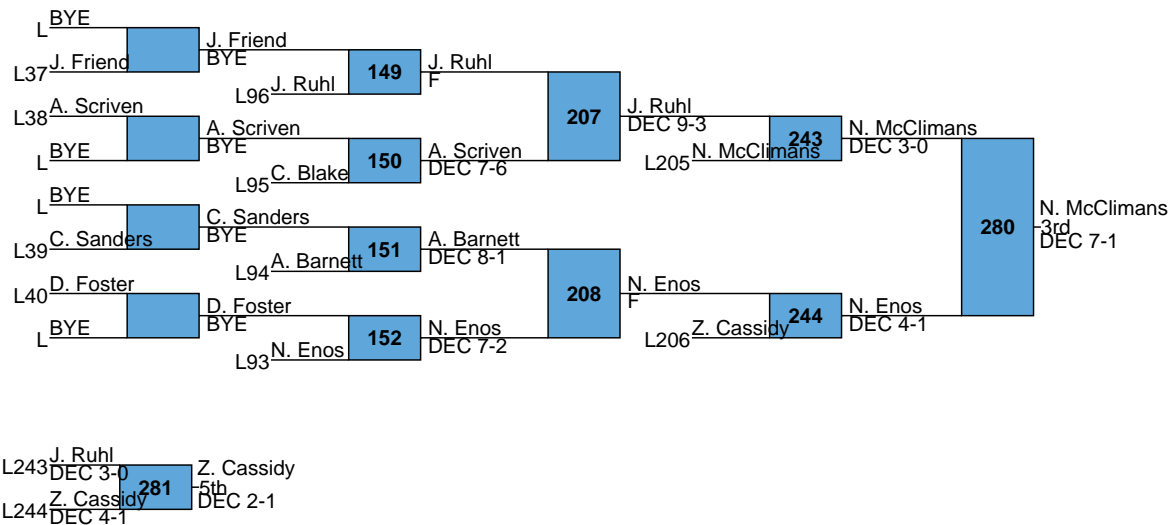

PIAA District 10 AA Championships

AA
152

PIAA District 10 AA Championships

AA
160

PIAA District 10 AA Championships

AA
170

PIAA District 10 AA Championships

AA
182

PIAA District 10 AA Championships

AA
195

L247 T. Brooks DEC 4-2 vs J. Miller 5th DEC 4-2 leads to 287
L248 J. Miller DEC 3-2 vs J. Miller 5th DEC 4-2 leads to 287

PIAA District 10 AA Championships

AA
220

L249 C. Askins
DEC 13-7