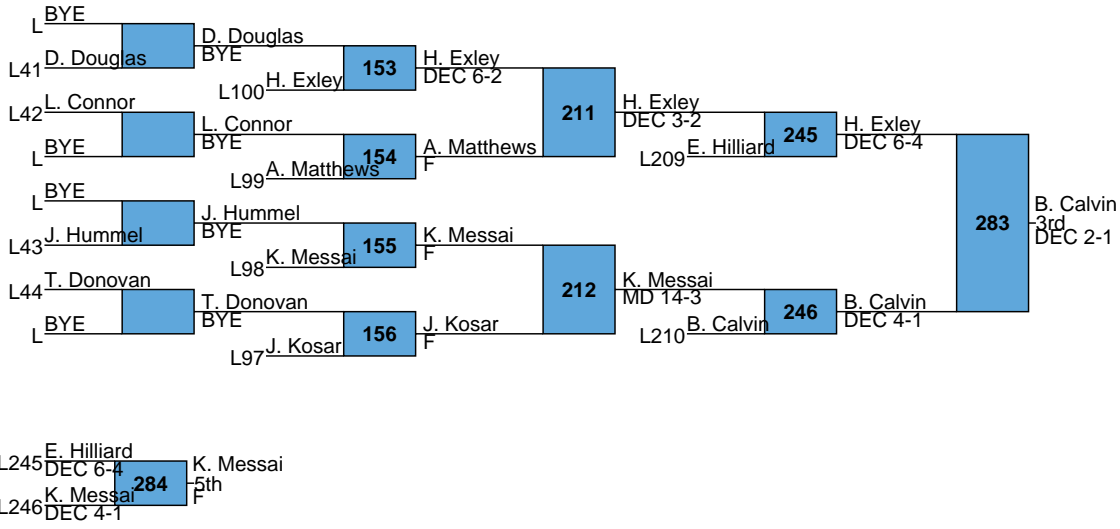

PIAA District 10 AA Championships

AA
152

PIAA District 10 AA Championships

AA
160

PIAA District 10 AA Championships

AA
170

PIAA District 10 AA Championships

AA
182

PIAA District 10 AA Championships

AA
195

L247 T. Brooks DEC 4-2 vs J. Miller 5th DEC 4-2 leads to 287
L248 J. Miller DEC 3-2 vs J. Miller 5th DEC 4-2 leads to 287

PIAA District 10 AA Championships

AA
220

L249 C. Askins
DEC 13-7