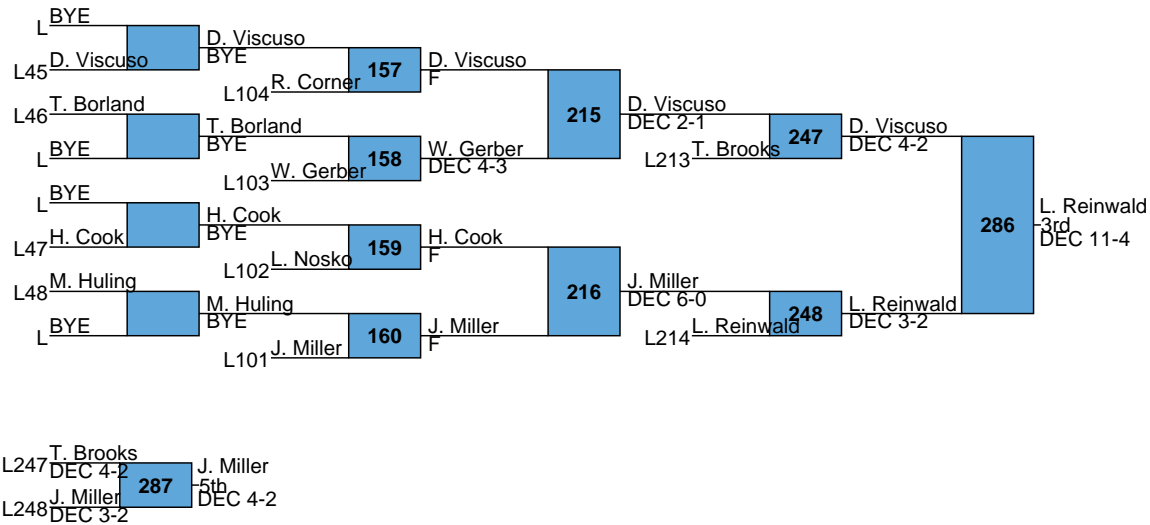

PIAA District 10 AA Championships

AA
152

PIAA District 10 AA Championships

AA
160

PIAA District 10 AA Championships

AA
170

PIAA District 10 AA Championships

AA
182

PIAA District 10 AA Championships

AA
195

L247 T. Brooks DEC 4-2 vs J. Miller 5th DEC 4-2 leads to 287
L248 J. Miller DEC 3-2 vs J. Miller 5th DEC 4-2 leads to 287

PIAA District 10 AA Championships

AA
220

L249 C. Askins
DEC 13-7